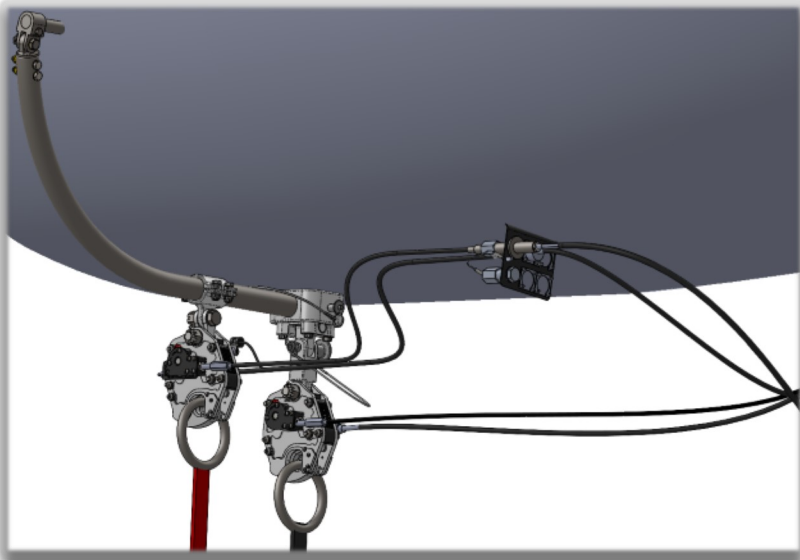

## DUAL CARGO HOOK HEC SYSTEM MD 369D/E/F/FF

***FAA STC SR02713SE***

*Operating with one of our MD 500 primary cargo hooks? Contact us today about our generous trade-in program for an upgrade!*

- \* REDUNDANT HOOKS
- \* EASY, ONE DAY INSTALLATION
- \* COCKPIT INDICATOR FOR 2nd HOOK
- \* TRANSFERABLE BETWEEN AIRCRAFT
- \* ONLY MINOR C.G. CHANGE AT TRANSFER
- \* NO C.G. / WEIGHT RESTRICTION
- \* 714 lbs HEC LIFTING CAPACITY
- \* 2,000 lbs NON-HEC LIFTING CAPACITY